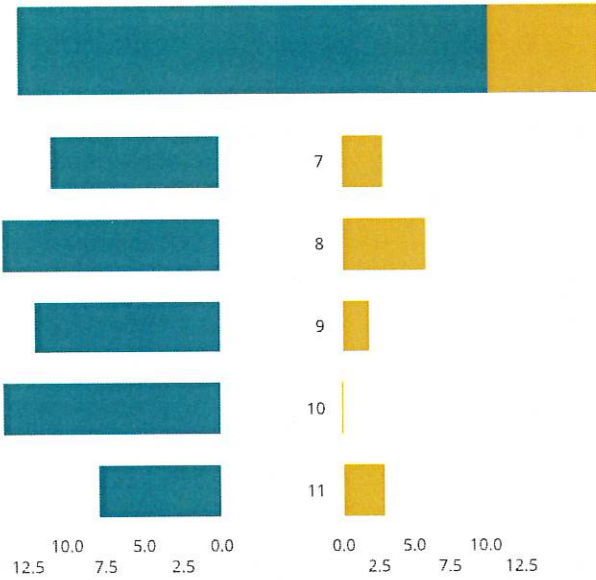

59 Male | 14 Female

No. of pupils born in the summer

SEN Pupils

Key SEN Type

- Education, Health and Care Plan

No. of pupils	% of pupils
73	100%

100%

71.2%  $\Downarrow$

of pupils are eligible for **FREE SCHOOL MEALS**

0%

of pupils have **EAL**  
(ENGLISH AS AN ADDITIONAL LANGUAGE)

Last term there was a rate of

**89.9% attendance**

5.3% Authorised absence (369)

4.8% Unauthorised absence (334)