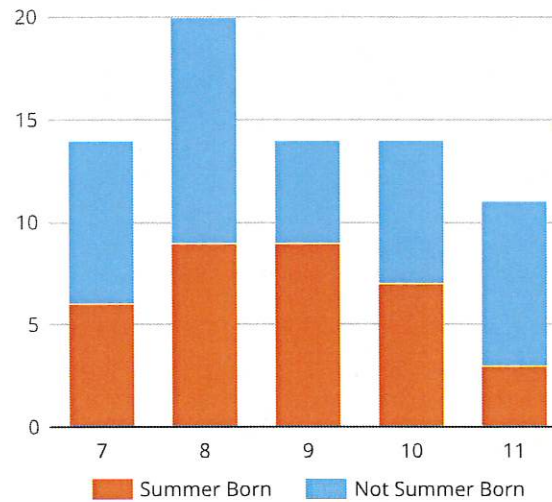

59 Male | 14 Female

No. of pupils born in the summer

SEN Pupils

Key SEN Type

- Education, Health and Care Plan

No. of pupils	% of pupils
73	100%

100%

71.2%  $\Downarrow$

of pupils are eligible for **FREE SCHOOL MEALS**

0%

of pupils have **EAL**  
(ENGLISH AS AN ADDITIONAL LANGUAGE)

Last term there was a rate of

**89.9% attendance**

5.3% Authorised absence (369)

4.8% Unauthorised absence (334)