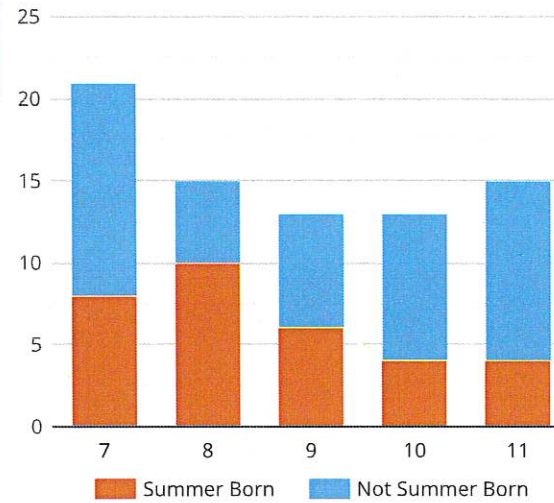

67 Boys | 10 Girls

No. of pupils born in the summer

Pupils by Ethnicity

63.6% \Uparrow
of pupils are eligible for
FREE SCHOOL MEALS

0%
of pupils have **EAL**
(ENGLISH AS AN ADDITIONAL LANGUAGE)

Last term there was a rate of
84.8% attendance