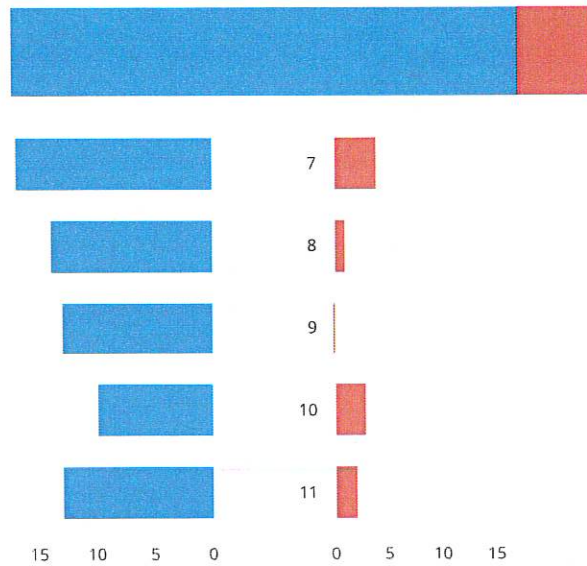

67 Boys | 10 Girls

No. of pupils born in the summer

Pupils by Ethnicity

63.6% \Uparrow
of pupils are eligible for
FREE SCHOOL MEALS

0%
of pupils have **EAL**
(ENGLISH AS AN ADDITIONAL LANGUAGE)

Last term there was a rate of
84.8% attendance

10.1% Authorised absence (963)
5.1% Unauthorised absence (483)

SEN Pupils

Key SEN Type	No. of pupils	% of pupils
Education, Health and Care Plan	77	100%