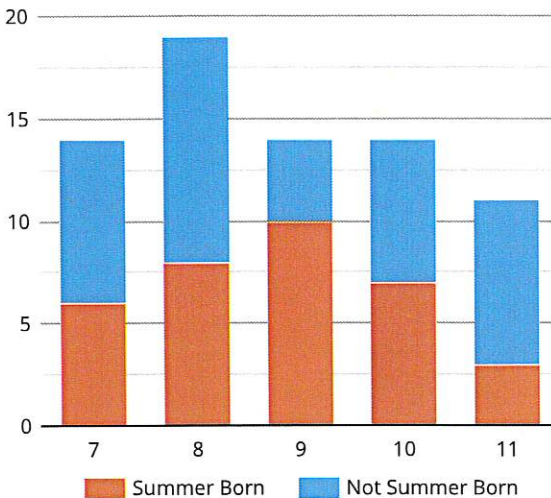

60 Male | 12 Female

No. of pupils born in the summer

Pupils by Ethnicity

72.2% of pupils are eligible for **FREE SCHOOL MEALS**

0% of pupils have **EAL** (ENGLISH AS AN ADDITIONAL LANGUAGE)

Last term there was a rate of

89.5% attendance

6.5% Authorised absence (646)
4% Unauthorised absence (399)

SEN Pupils

Key SEN Type	No. of pupils	% of pupils
Education, Health and Care Plan	72	100%