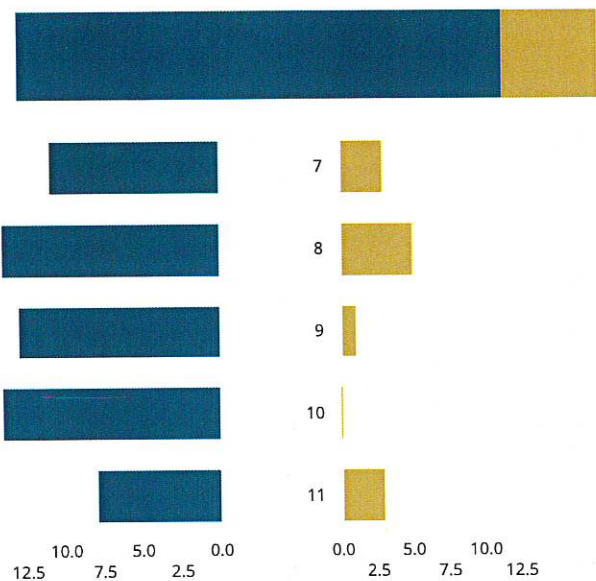

60 Male | 12 Female

No. of pupils born in the summer

Pupils by Ethnicity

72.2% of pupils are eligible for **FREE SCHOOL MEALS**

0% of pupils have **EAL** (ENGLISH AS AN ADDITIONAL LANGUAGE)

Last term there was a rate of

89.5% attendance

6.5% Authorised absence (646)
4% Unauthorised absence (399)

SEN Pupils

Key SEN Type	No. of pupils	% of pupils
Education, Health and Care Plan	72	100%