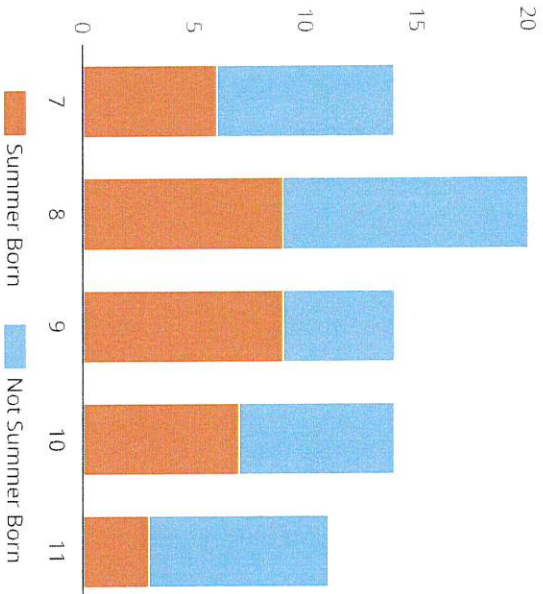

59 Male | 14 Female

No. of pupils born in the summer

71.2%

of pupils are eligible for

**FREE SCHOOL MEALS**

0%

of pupils have **EAL**

**(ENGLISH AS AN ADDITIONAL LANGUAGE)**

Last term there was a rate of

**89.9% attendance**

5.3% Authorised absence (369)

4.8% Unauthorised absence (334)

**SEN Pupils**

Key SEN Type  
 Education,  
 Health and  
 Care Plan

No. of pupils 73  
 % of pupils 100%