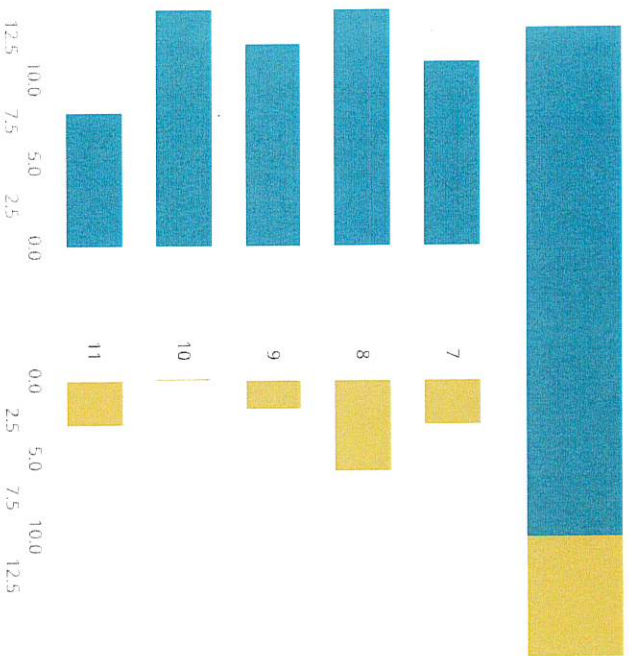

59 Male | 14 Female

No. of pupils born in the summer

71.2%

of pupils are eligible for

**FREE SCHOOL MEALS**

0%

of pupils have **EAL**

**(ENGLISH AS AN ADDITIONAL LANGUAGE)**

Last term there was a rate of

**89.9% attendance**

5.3% Authorised absence (369)

4.8% Unauthorised absence (334)

**SEN Pupils**

Key SEN Type  
 Education,  
 Health and  
 Care Plan

No. of pupils 73  
 % of pupils 100%